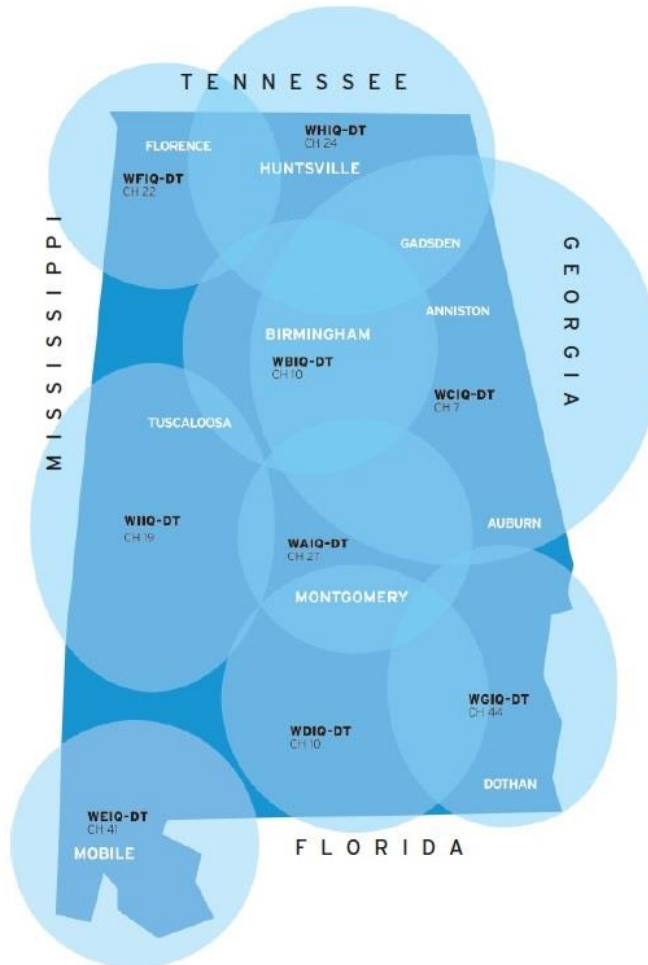

## Have an Antenna?

You can watch Alabama Public Television's four channels over the air for free with an antenna. See what station is closest to you.

### Alabama Public Television's transmitters are:

- WAIQ, Channel 26 in Montgomery
- WBIQ, Channel 10 in Birmingham
- WCIQ, Channel 7 at Mt. Cheaha
- WDIQ, Channel 2 in Dozier
- WEIQ, Channel 42 in Mobile
- WFIQ, Channel 36 in Florence
- WGIQ, Channel 43 in Louisville/Texasville
- WHIQ, Channel 25 in Huntsville
- WIIQ, Channel 41 in Demopolis