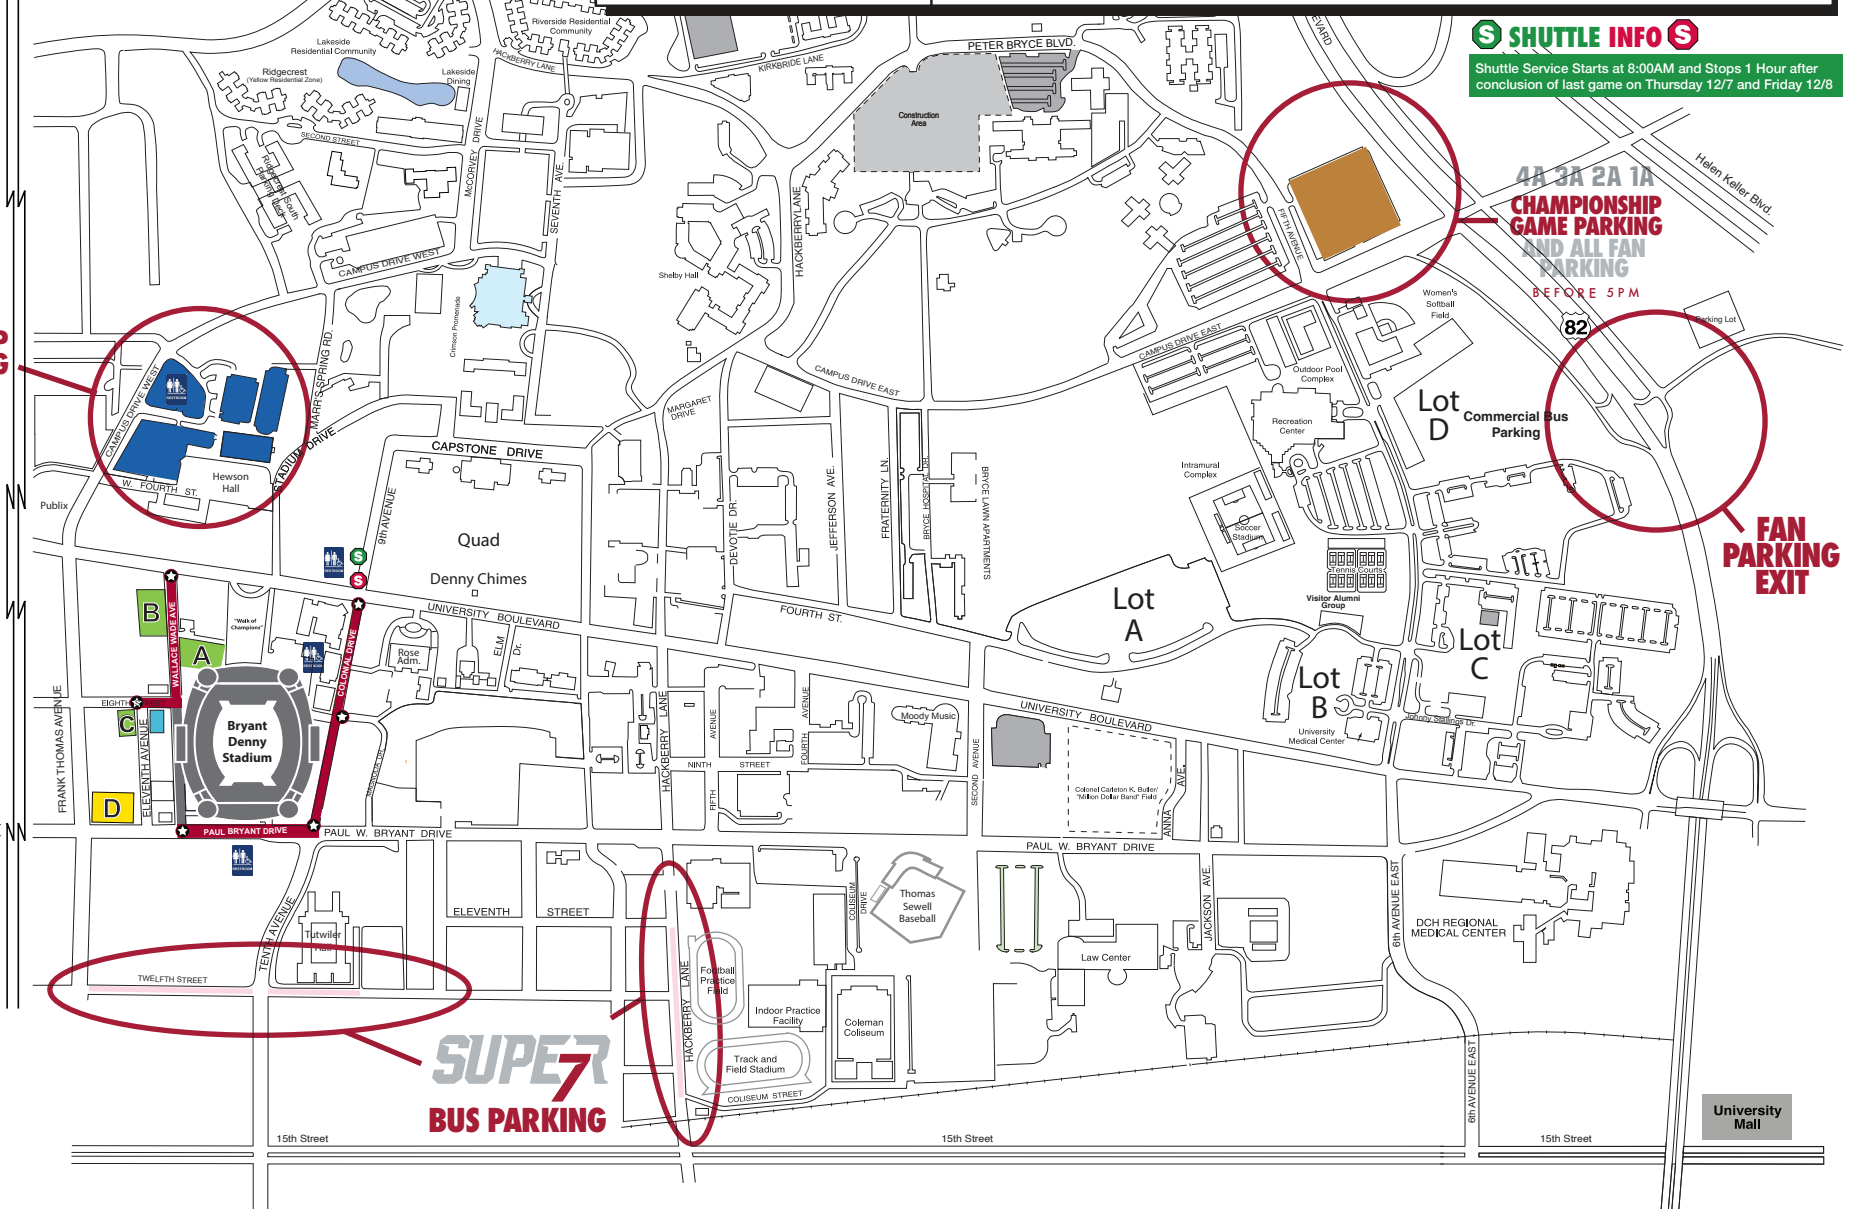

2023 AHSAA SUPER 7 PARKING

- SUPER 7 Reserved Car Parking
- Reserved Parking until 5:00 pm
- Media Parking
- Open Public Parking
- ♿ Parking for people with Disabilities - Permit Required
- Roads Closing Wednesday at 1:30PM through Friday Night
- Bus Parking
- Road Closed Tuesday at 8:00AM through Friday Night
- ★ Points Where Roads are Blocked and/or Credential Check Point
- S Shuttle Pickup S Shuttle Drop Off

S SHUTTLE INFO S
 Shuttle Service Starts at 8:00AM and Stops 1 Hour after conclusion of last game on Thursday 12/7 and Friday 12/8

**7A 6A 5A
 FLAG
 CHAMPIONSHIP
 GAME PARKING**

**4A 3A 2A 1A
 CHAMPIONSHIP
 GAME PARKING
 AND ALL FAN
 PARKING
 BEFORE 5PM**

**FAN
 PARKING
 EXIT**

**SUPER 7
 BUS PARKING**

University
 Mall